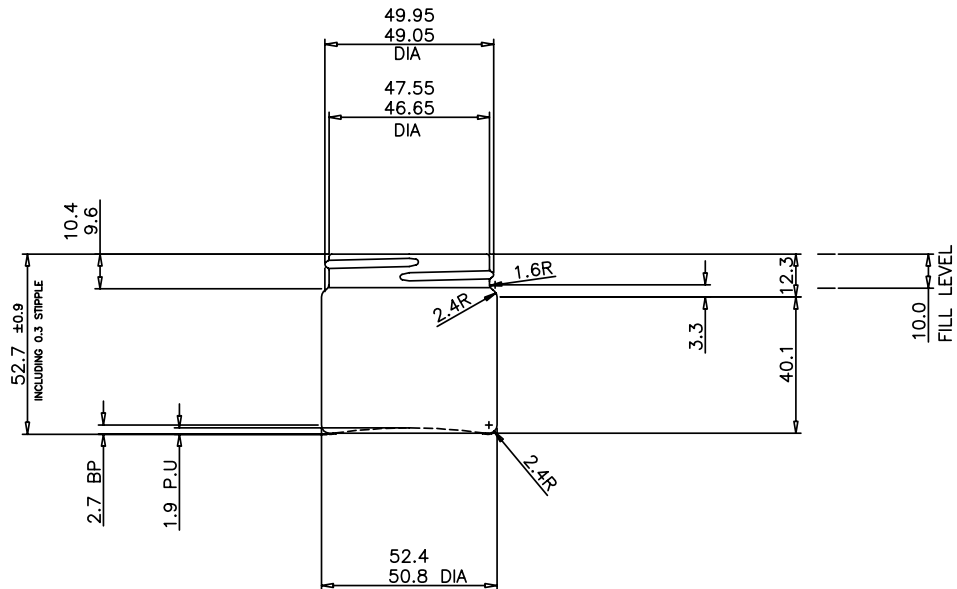

18 24

HS FRENCH FLINT

THE GLASS CONTAINER SPECIALISTS

NECK DATA:
TO R3/51 SPECIFICATION, 1 TURN
OF FULL THREAD DEPRESSED 0.2 AT
MOULD PARTING.

60ML WHITE FLINT SQUAT GLASS JAR

Product code	WJ60
Finish	R3/51mm
Capacity	58ml
Brim-full capacity	71ml